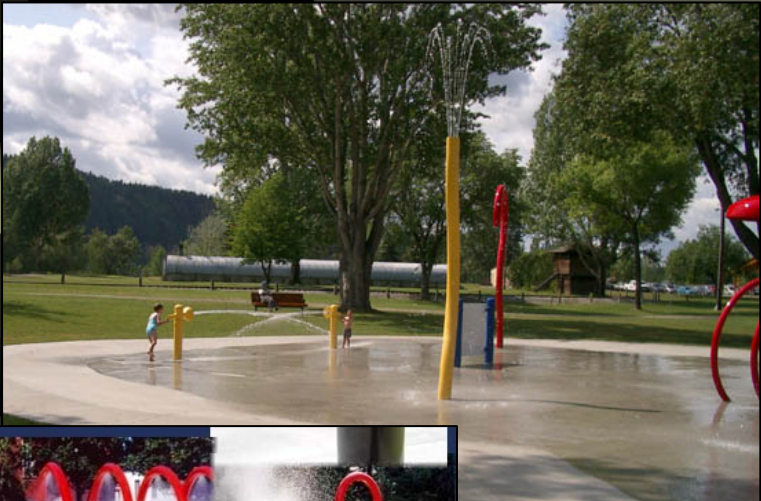

Children's Splash Park